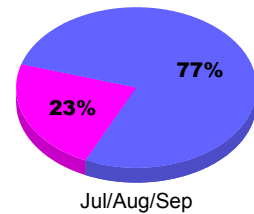

Membership Results
2010-2011

Membership
2009-2010

Month	Net Memb Goal	Actual New Memb	Actual Dropped Memb	Gain/Loss of Memb	Gain/Loss of Memb
Jul/Aug/Sep	22	35	-48	-13	1
Totals	22	35	-48	-13	1

Membership Results 2010-2011

Goal, New, Dropped, Gain/Loss

Comparison of Membership Gain/Loss

Current Year Compared to the Previous Year

Gender Comparison 2010-2011

■ Male ■ Female